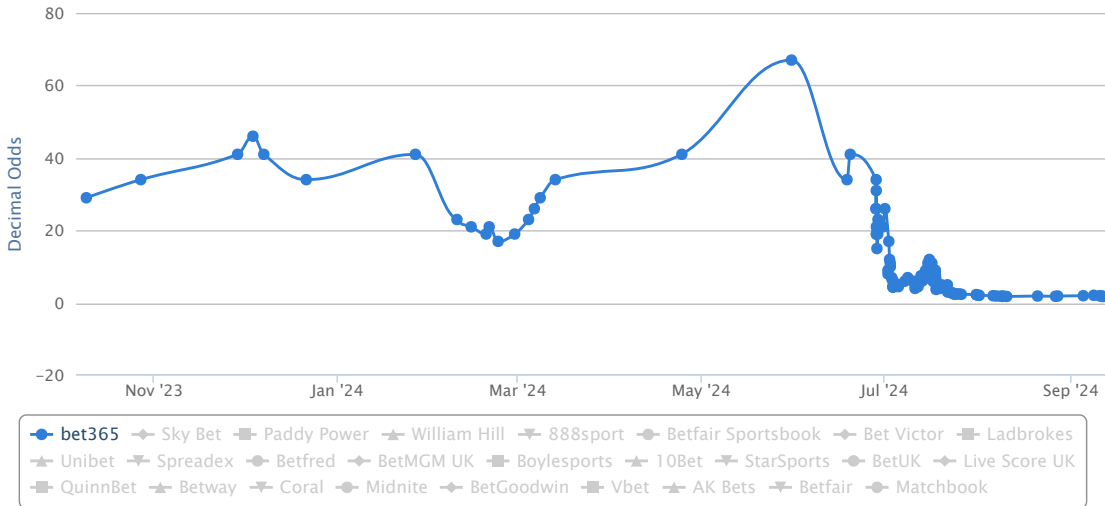

Time														
2023-09-27			21.00		21.00	34.00				26.00	29.00		26.00	34.00
2023-09-26			34.00			29.00		29.00		26.00				
Time														

All History

Please select an individual bookie above to see their history